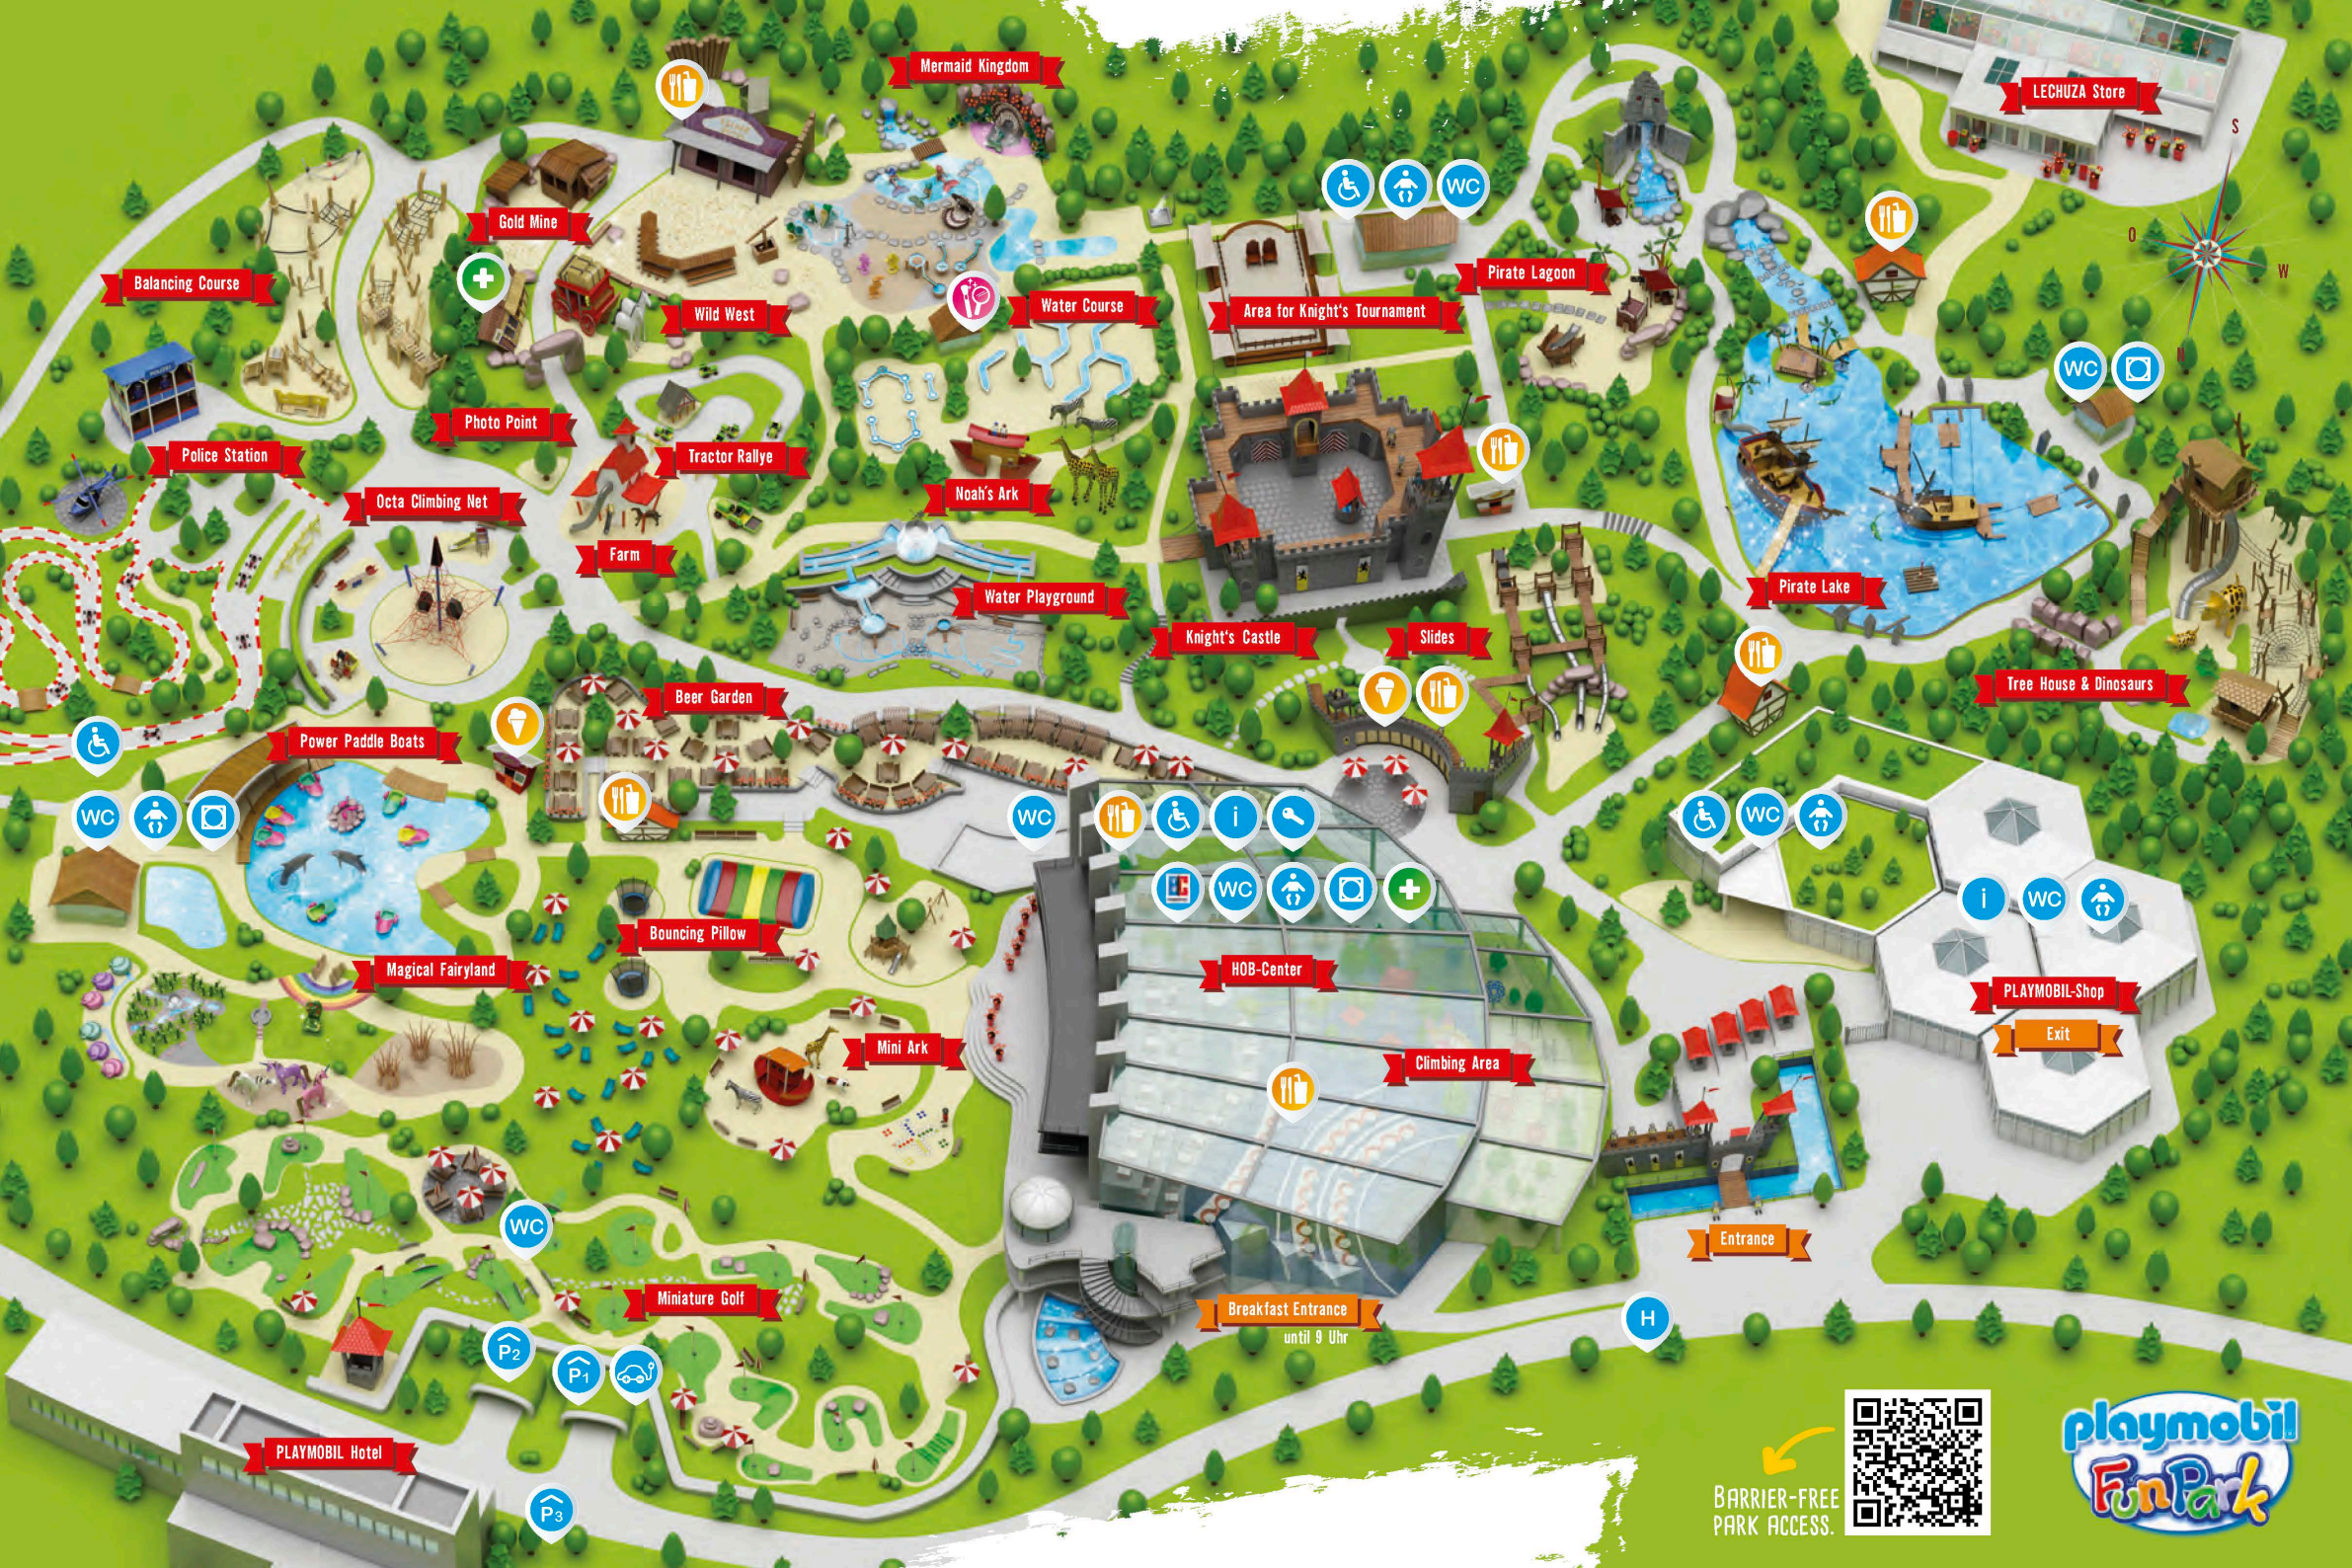

CARE

WATER

MUD PLAY

SAND

Tip!
 Winter Magic from
 11/27/21 to 03/06/22
 with ice skating action
 and magic trail around
 the pirate lake!
 ...is loading

Let's enter the play paradise!

HOB-CENTER

Giant play fun in
 all weathers.

Mermaid Kingdom

LECHUZA Store

Balancing Course

Gold Mine

Wild West

Water Course

Pirate Lagoon

Area for Knight's Tournament

Photo Point

Tractor Rallye

Noah's Ark

Police Station

Octa Climbing Net

Farm

Water Playground

Knight's Castle

Slides

Pirate Lake

Tree House & Dinosaurs

Power Paddle Boats

Beer Garden

Knight's Castle

Slides

Magical Fairyland