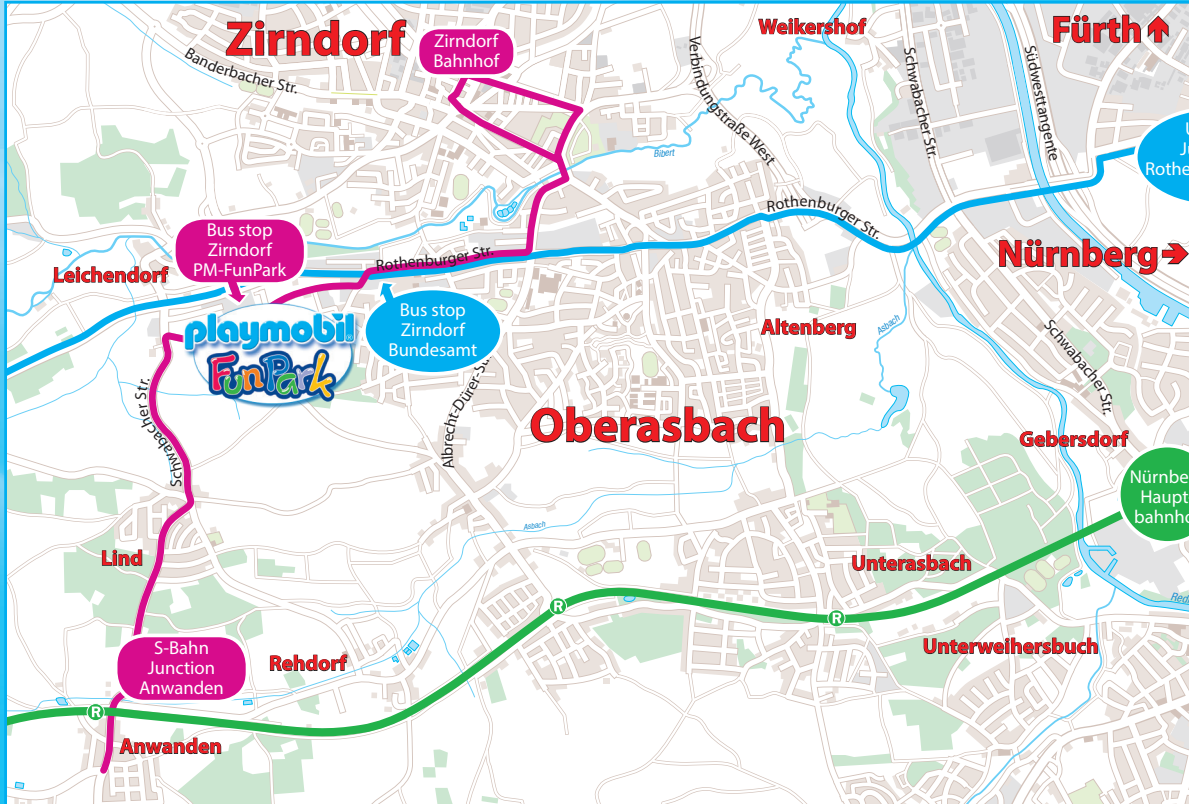

Nürnberg Rothenburger-Str. – Zirndorf Bundesamt

Way to the FunPark

VGN-
Bus line
113

Way home

Departure: Nürnberg Rothenburger-Str.	Arrival: Zirndorf Bundesamt	Departure: Zirndorf Bundesamt	Arrival: Nürnberg Rothenburger-Str.
---	-----------------------------------	-------------------------------------	---

Way to the FunPark

S-Bahn
S4

Way home

Departure: Nürnberg Hauptbahnhof	Arrival: Anwanden Bahnhof	Departure: Anwanden Bahnhof	Arrival: Nürnberg Hauptbahnhof
--	---------------------------------	-----------------------------------	--------------------------------------

Valid from 15 December 2021, all information without guarantee.

*On Sundays and holidays the bus line 151 only operates in the period from 01.05. to 01.11.2021, ¹ on Holiday, ² on School Days

B
U
S
T
I
M
E
T
A
B
L
E
2
0
2
1

VGN-
Bus line
113

S-Bahn
S4

VGN-
Bus line
151

U-Bahn
Junction
Rothenburger Str.

Nürnberg
Haupt-
bahnhof

All information without guarantee.